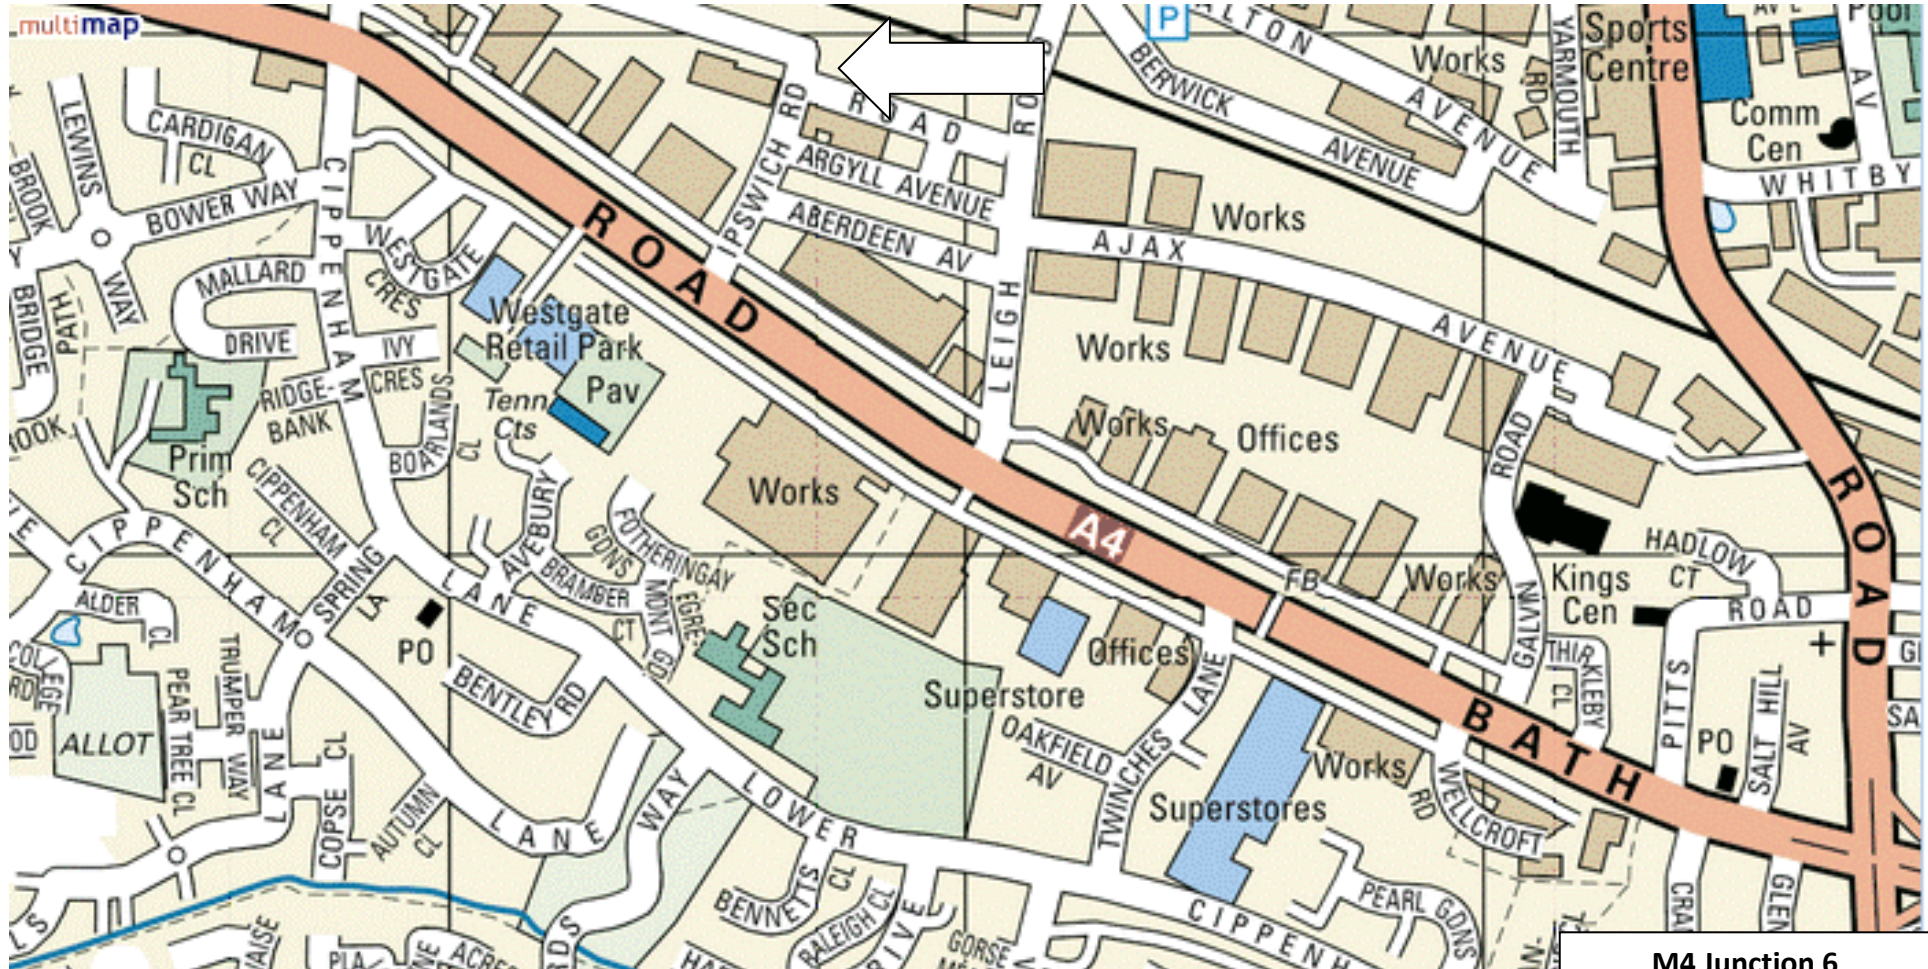

KickFit Martial Arts Schools www.kickfit-academy.com

Tel: 0845 230 3323 / Mob: 07766 100 227

Tatsumaki Dojo, 256 Ipswich Rd, Slough SL1 4EP

Turn north off the A4 up Leigh Road, 2nd left into Argyll Avenue then 1st right into Ipswich Road. The dojo is facing you as the road bends left. Note that despite how the road layout appears on Multimap you cannot turn into Ipswich Road from Leigh Road

M4 Junction 6
from London or Reading